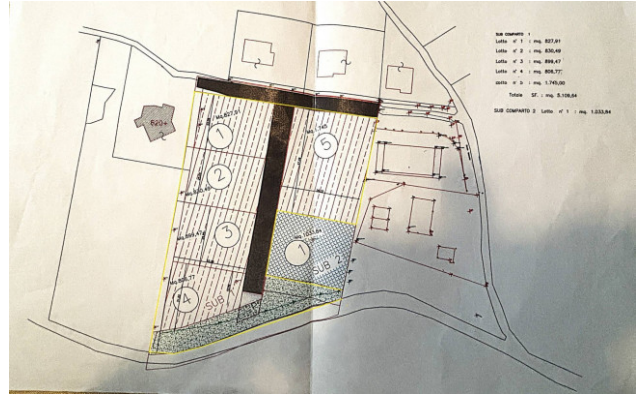

Sviluppo Casa 33

Lungomare Europa - Martinsicuro (TE) - Phone number 3470048219 Fax 0735.653256
info@sviluppcasa33.it - <https://www.sviluppcasa33.it/en>
VAT 01878030442