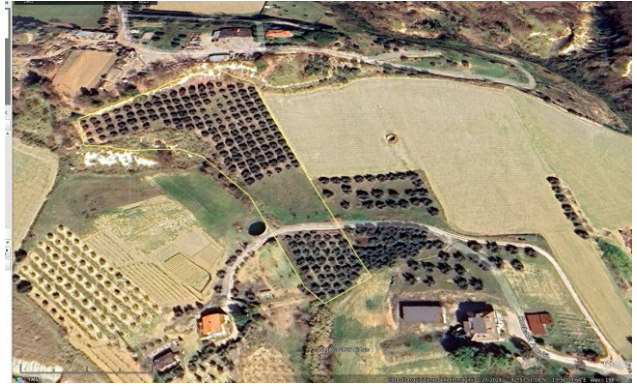

Sviluppo Casa 33

Lungomare Europa - Martinsicuro (TE) - Phone number 3470048219 Fax 0735.653256
info@sviluppcasa33.it - <https://www.sviluppcasa33.it/en>
VAT 01878030442