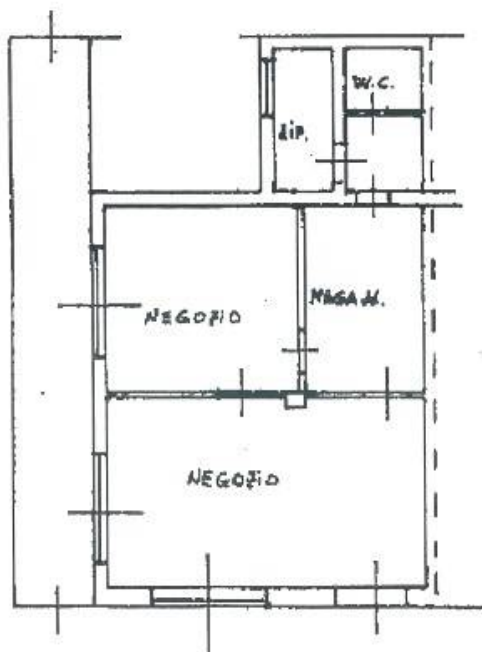

Shop, Commercial Premises for sale in San Benedetto del Tronto

CENTRALE VERSO SUD

€ 290.000

Ref. 3526

PIANO TERRA H=3.20

80 sq.m. | Bath: 1 | Local: 3

Property details

Bath: 1

Local: 3

Conservation status: Good

Uncovered sq.m.: 20 sq.m.

Number Showcases: 3

Independent heating: System Collective

Features

Air conditioning

Fastweb line