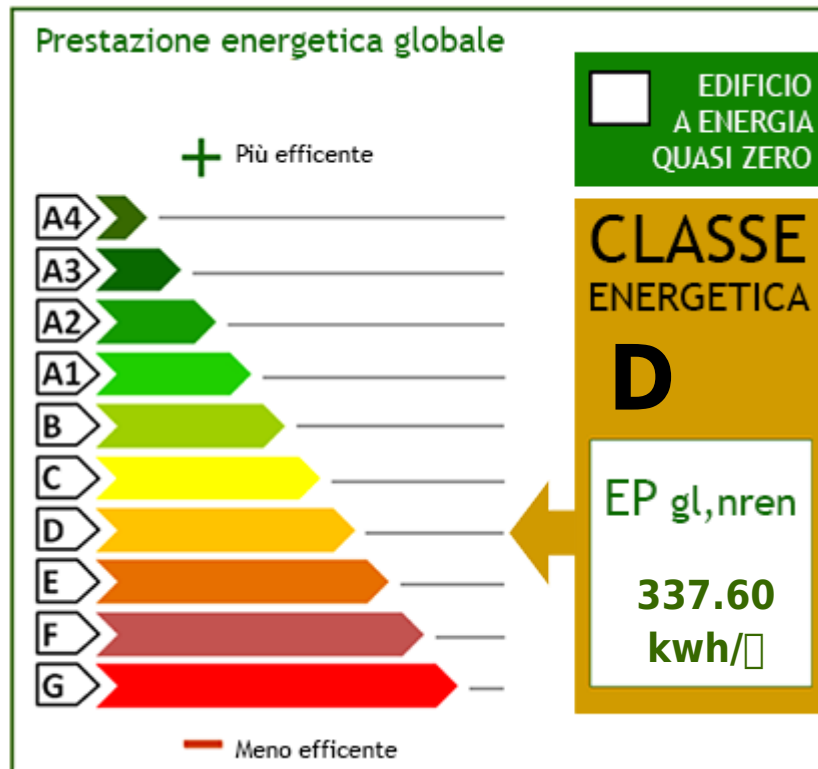

Nearby

Gyms	SPA	Football fields	Sports centre
Tennis courts	Cycle paths	Playgrounds	Railway station
Public transportation	Nursery school	Primary schools	Secondary school
High schools